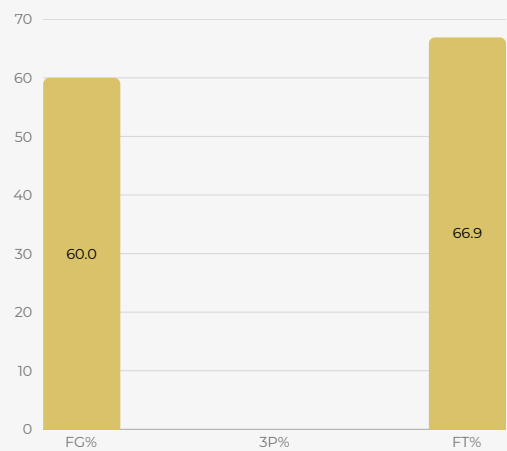

JASPER REINALDA

PLAYER BIO

JASPER REINALDA

NAME:	Jasper Reinalda
HEIGHT:	7'5" (226 cm)
WEIGHT:	270 lbs. (122kg)
DATE OF BIRTH:	21.06.2002
POSITION:	Center
PREVIOUS TEAM:	La Sierra (NAIA, US)
NATIONALITY:	Dutch-American (Bosman A)

STRENGTHS:

- At 7'5" with a reported 9'7" standing reach, he effectively "walls off" the paint.
- His 69.1% field goal percentage ranks among the best in the nation.
- A double-double machine (nine this season). He excels at using his frame to carve out space for offensive boards (3.3 per game), leading to high-percentage second-chance points.
- Having played at multiple collegiate levels and in the Netherlands (Donar Academy), he understands positioning and timing on both ends of the floor.

AWARDS & ACCOLADES:

- **2025-26:** GSAC Player of the Week (April 10, 2026)
- **2025-26:** GSAC Defensive Player of the Week (Nov 17, 2025): Awarded after a three-game stretch where he recorded consecutive double-doubles, including a 21-rebound performance.
- **2025-26:** Historic Statistical Milestone: Recorded a perfect 13-of-13 shooting game (29 points) against Westcliff University in November 2025, one of the highest efficiency marks in GSAC history.
- **2025-26:** Conference Leaderboard: Finished the 2025–26 regular season as a top-3 rebounder and shot-blocker in the Golden State Athletic Conference.

PERFORMANCE TREND ACROSS SEASONS

POINTS DISTRIBUTION SEASON: 2025/26

SHOOTING EFFICIENCY SEASON: 2025/26

STATS

YEAR	TEAM & LEAGUE	GAMES	MIN	PPG	RPG	APG	SPG	BPG	FG%	3PT%	FT%
2021-22	Montana State NCAA DI	NA	NA	NA	NA	NA	NA	NA	NA	NA	NA
2022-23	South Dakota Mines NCAA DII	NA	NA	NA	NA	NA	NA	NA	NA	NA	NA
2023-24	South Dakota Mines NCAA DII	9	3.2	0.8	1.0	0.1	0.1	0.1	60	NA	100
2024-25	South Dakota Mines NCAA DII	23	6.5	1.2	2.3	0.0	0.1	0.5	48	NA	33.3
2025-26	La Sierra NAIA	26	30.6	14.1	10.2	0.5	0.1	1.9	69.1	0	48.9