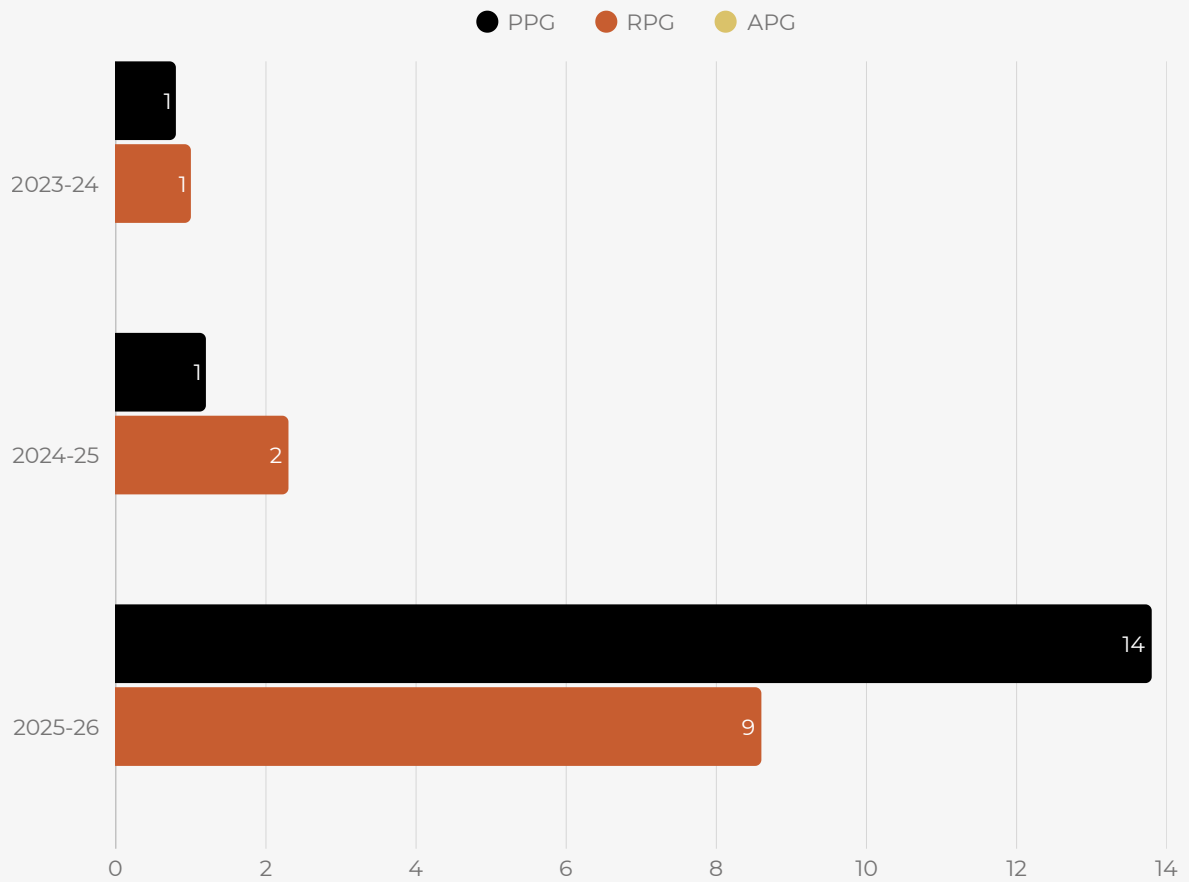

PERFORMANCE TREND ACROSS SEASONS