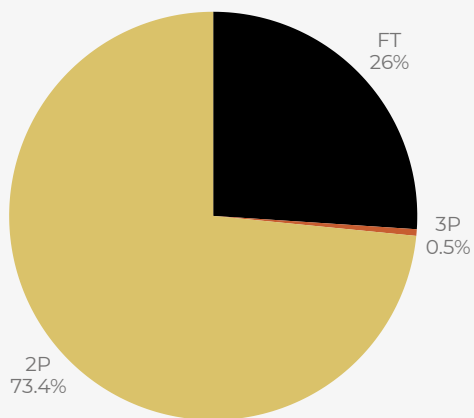

POINTS DISTRIBUTION SEASON: 2025/26